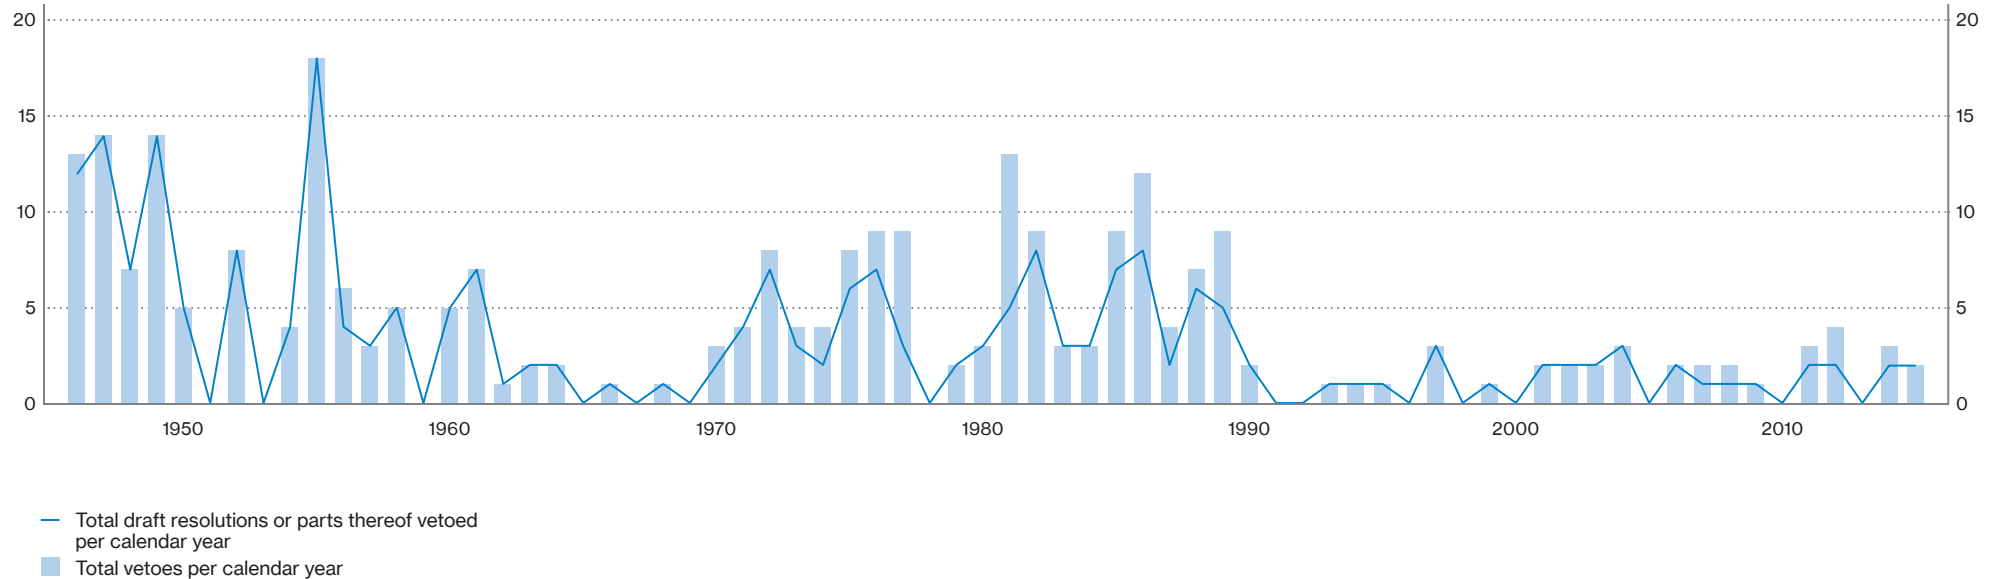

The Permanent Members and the Use of the Veto: An Abridged History

Total Vetoes and Draft Resolutions Vetoes per Year: 1946–2015 (through 30 September)

[total vetoes includes vetoes of draft resolutions or parts thereof by one or more permanent members and excludes election of the Secretary-General]

The Permanent Members and the Use of the Veto: An Abridged History

Total Vetoes per Permanent Member Broken Down by Agenda Item: 1946–2013 (through 30 September)

[agenda item titles have been abridged in some cases; excludes vetoes on admission of new member states and election of the Secretary-General]